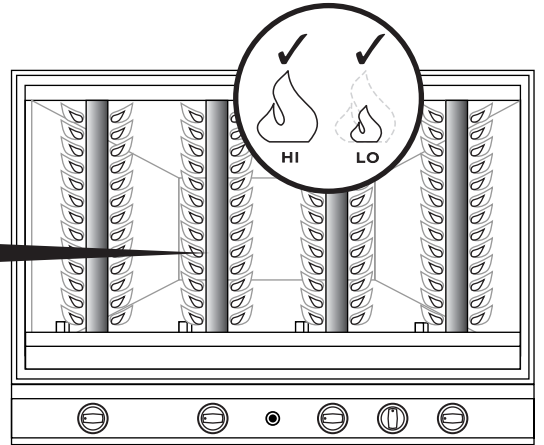

COOKING COMPONENT INSTALLATION

TEMPERATURE GAUGE

INJECTOR

Main

•Main	1.00 mm	- I 3+ (28-30/37)
		- I 3B/P (30)

INPUT

•Main	17.6 kW	- 1278 grams / h
-------	---------	------------------

WARNINGS INFORMATION

- **MINIMUM CLEARANCES FROM COMBUSTIBLE MATERIALS MUST BE:**
REAR - 450 mm
SIDES - 250 mm
TOP - 1000 mm

DIMENSIONS

COOKING WITH HOOD OPEN – 321C

COOKING WITH HOOD OPEN – 321X

COOKING WITH HOOD DOWN – 321X