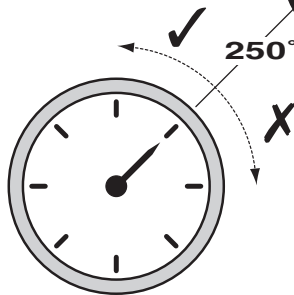

COOKING WITH HOOD DOWN – 321C