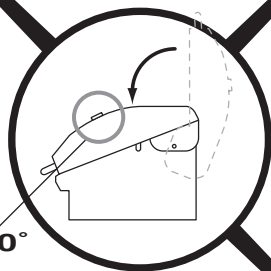

COOKING WITH HOOD DOWN – 321C