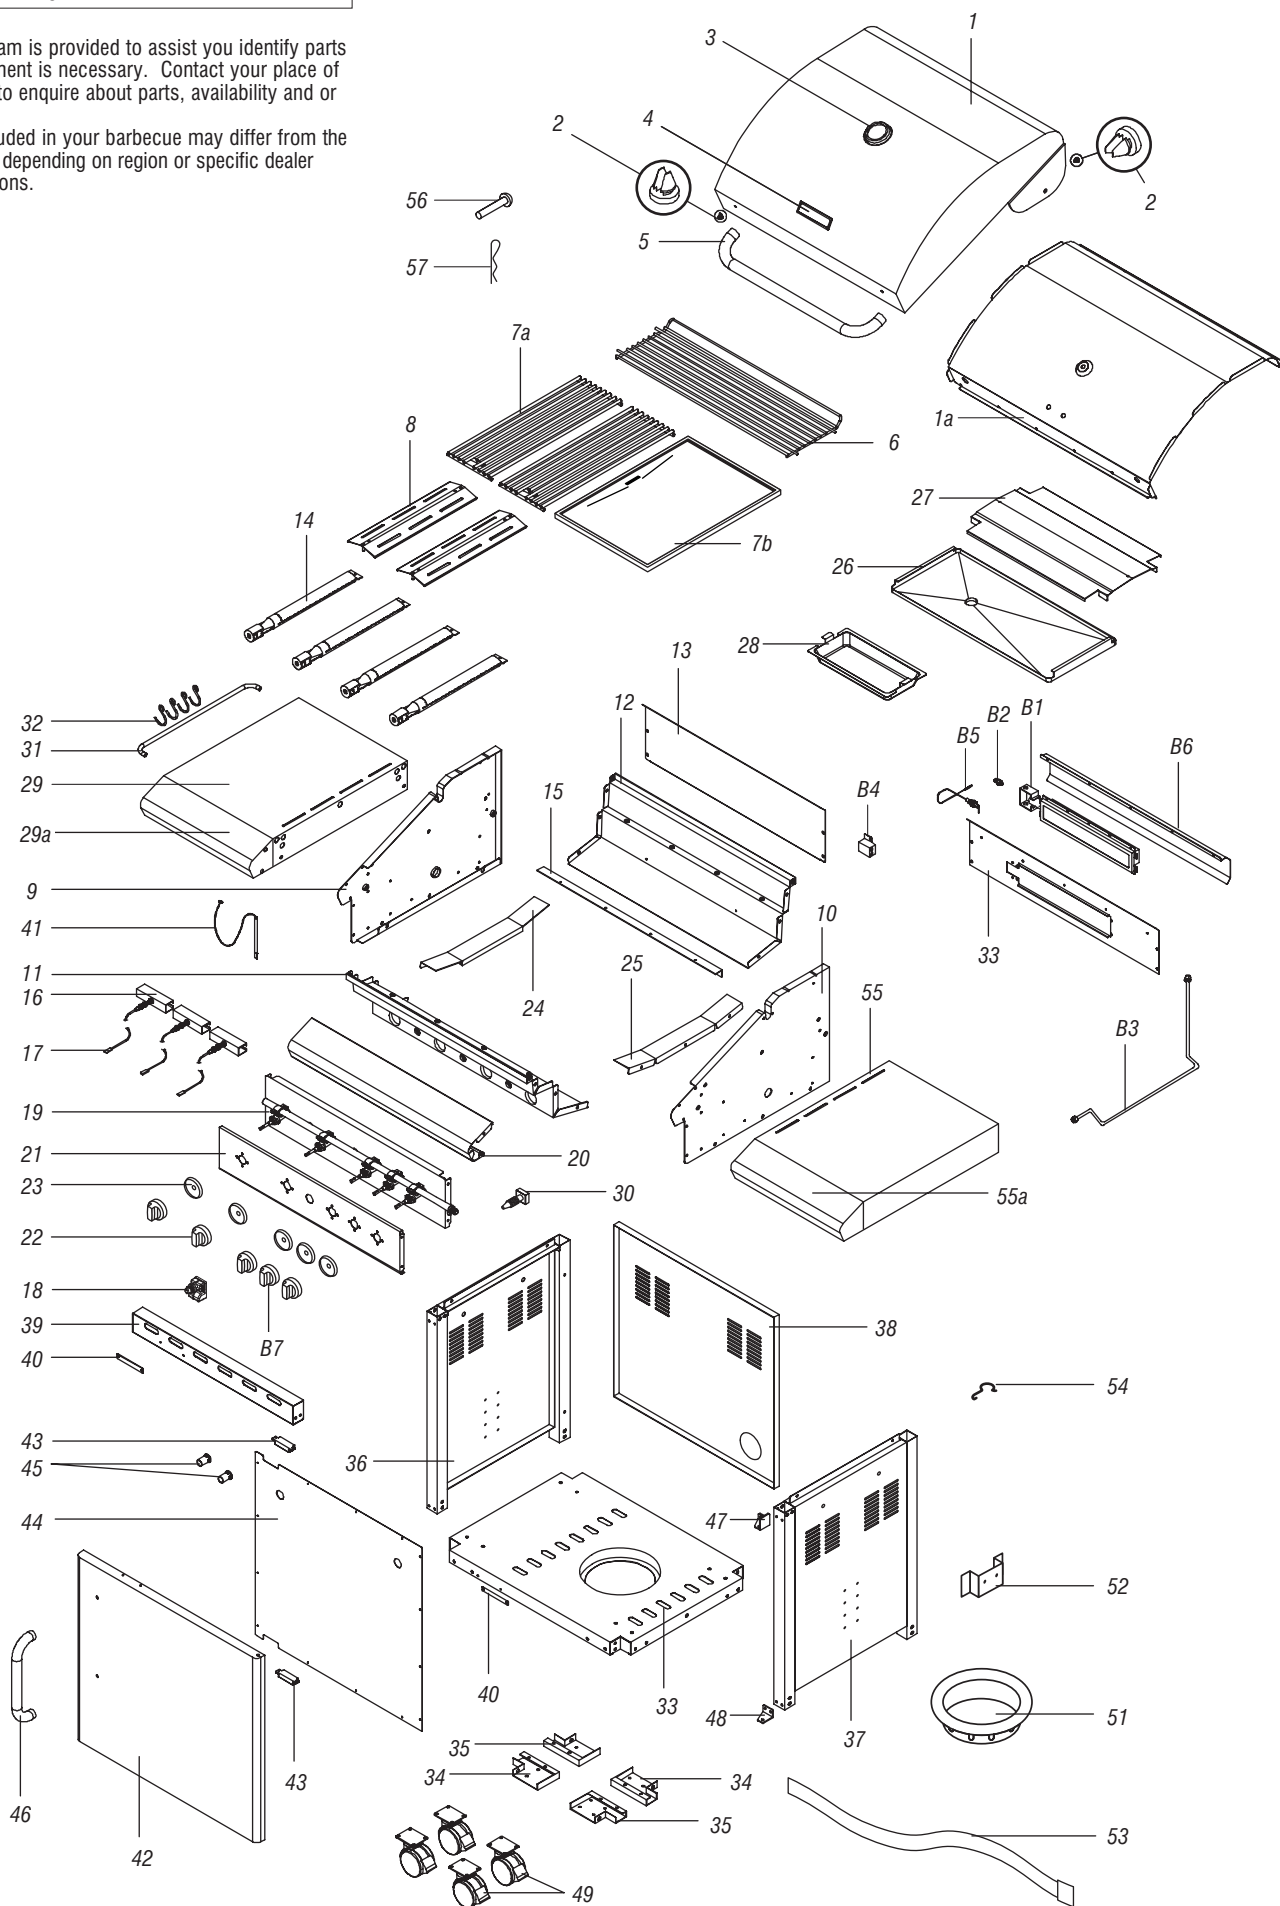

PARTS DIAGRAM

This diagram is provided to assist you identify parts if replacement is necessary. Contact your place of purchase to enquire about parts, availability and or service.
Items included in your barbecue may differ from the Parts List, depending on region or specific dealer specifications.