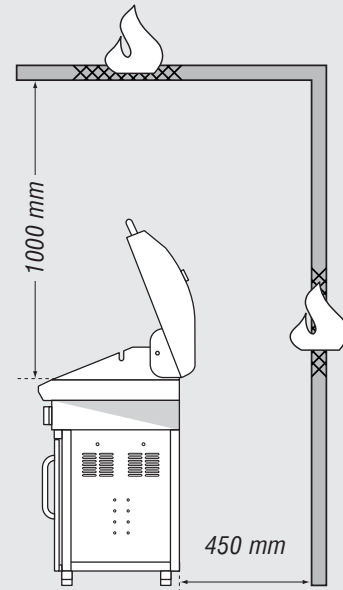

COOKING COMPONENT INSTALLATION

TEMPERATURE GAUGE

INJECTOR

Main

•Main	1.00 mm	- I 3+ (28-30/37)
		- I 3B/P (30)

INPUT

•Main	17.6 kW	- 1278 grams / h
-------	---------	------------------

WARNINGS INFORMATION

- **MINIMUM CLEARANCES FROM COMBUSTIBLE MATERIALS MUST BE:**
REAR - 450 mm
SIDES - 250 mm
TOP - 1000 mm

DIMENSIONS

COOKING WITH HOOD OPEN – 321C

COOKING WITH HOOD OPEN – 321X

COOKING WITH HOOD DOWN – 321X