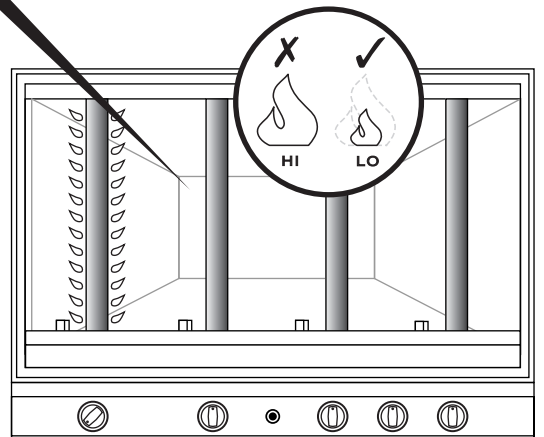

COOKING WITH HOOD DOWN – 321C