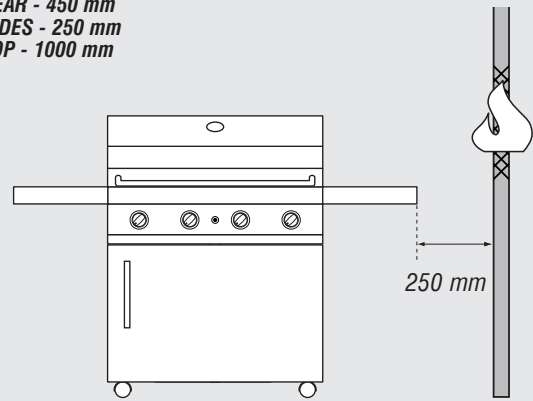

COOKING COMPONENT INSTALLATION

TEMPERATURE GAUGE

INJECTOR

Main

•Main	1.00 mm	- I 3+ (28-30/37)
		- I 3B/P (30)

INPUT

•Main	17.6 kW	- 1278 grams / h
-------	---------	------------------

WARNINGS INFORMATION

- **MINIMUM CLEARANCES FROM COMBUSTIBLE MATERIALS MUST BE:**
REAR - 450 mm
SIDES - 250 mm
TOP - 1000 mm

DIMENSIONS

COOKING WITH HOOD OPEN – 321C

COOKING WITH HOOD OPEN – 321X

COOKING WITH HOOD DOWN – 321X