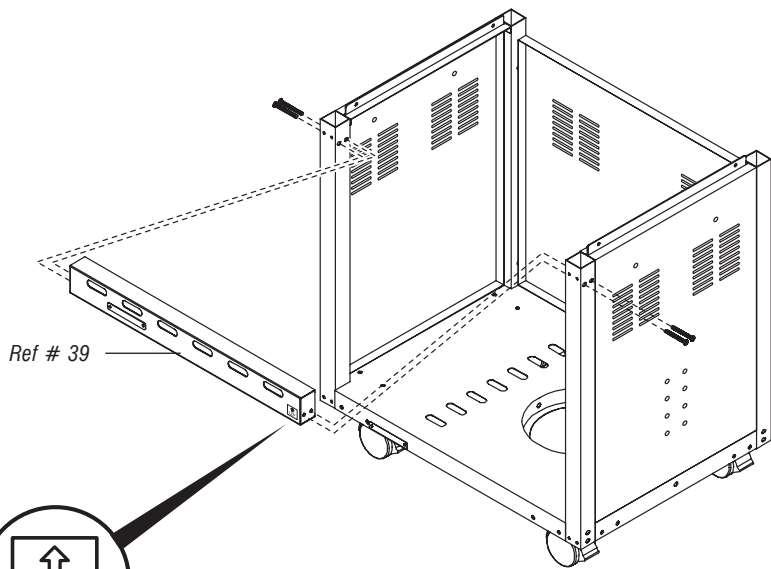

4

Phillips-head screw 1/4" x 2"
Qty: 4