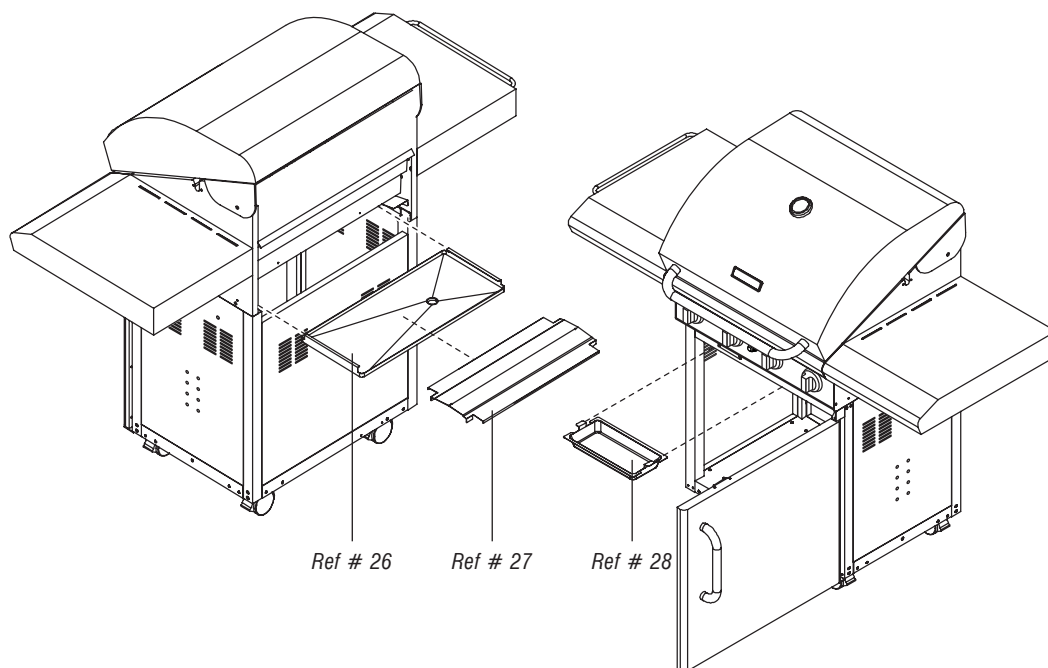

9

10

WARNINGS INFORMATION

- **(GB)** DO NOT OBSTRUCT THE VENTILATION OPENINGS IN THE TROLLEY.
- **(FR)** NE PAS BOUCHER LES OUVERTURES DE VENTILATION DANS LE CHARIOT.
- **(DE)** NICHT DIE VENTILATIONSÖFFNUNGEN IM WAGEN BLOCKIEREN.
- **(IT)** NON OSTRUIRE LE APERTURE DI VENTILAZIONE DEL CARRELLO.

- **(NL)** DE VENTILATIEOPENINGEN IN DE TROLLEY NIET BLOKKEREN.
- **(SE)** BLOCKERA EJ VENTILATIONSHÅLEN I GRILLBAREN.
- **(FI)** KÄRRYN TUULETUSAUUKKOJA EI SAA PEITTÄÄ.
- **(ES)** NO OBSTRUYA LAS ABERTURAS DE VENTILACIÓN DEL CARRITO.

- **(PT)** NÃO OBSTRUA AS ABERTURAS DE VENTILAÇÃO NO TRÓLEI.
- **(DK)** VENTILATIONSÅBNINGEN I TROLLEYEN MÅ IKKE SPÆRRES.
- **(NO)** VENTILASJONSÅPNINGENE PÅ TRALLEN MÅ IKKE TILDEKES.