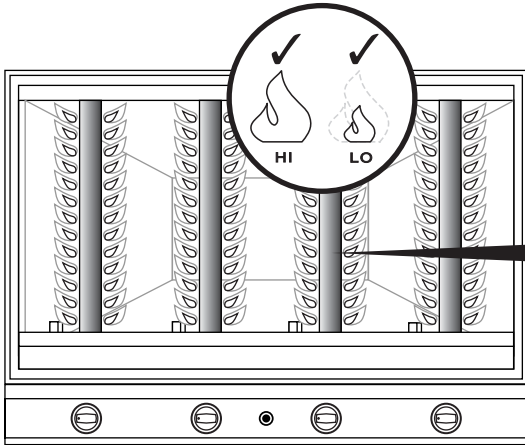

COOKING COMPONENT INSTALLATION

TEMPERATURE GAUGE

INJECTOR

Main

•Main	1.00 mm	- I 3+ (28-30/37)
		- I 3B/P (30)

INPUT

•Main	17.6 kW	- 1278 grams / h
-------	---------	------------------

WARNINGS INFORMATION

- **MINIMUM CLEARANCES FROM COMBUSTIBLE MATERIALS MUST BE:**
REAR - 450 mm
SIDES - 250 mm
TOP - 1000 mm

DIMENSIONS

COOKING WITH HOOD OPEN – 321C

COOKING WITH HOOD OPEN – 321X

COOKING WITH HOOD DOWN – 321X