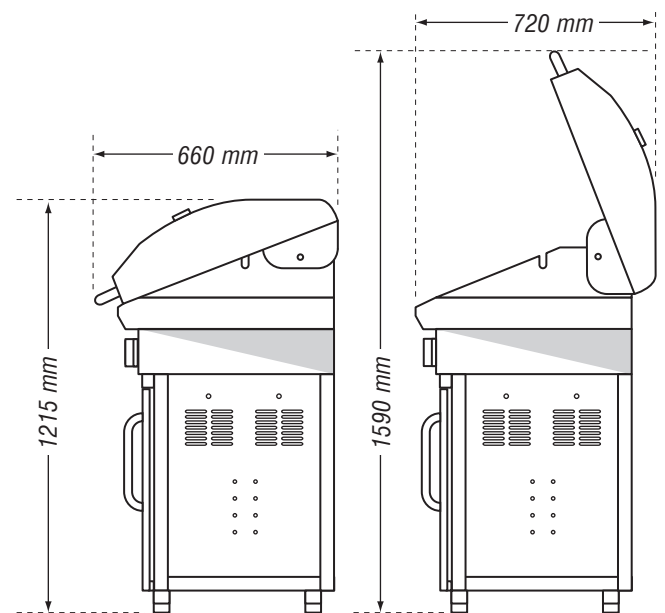

COOKING COMPONENT INSTALLATION

TEMPERATURE GAUGE

INJECTOR

Main

•Main	1.00 mm	- I 3+ (28-30/37)
		- I 3B/P (30)

INPUT

•Main	17.6 kW	- 1278 grams / h
-------	---------	------------------

WARNINGS INFORMATION

- **MINIMUM CLEARANCES FROM COMBUSTIBLE MATERIALS MUST BE:**
REAR - 450 mm
SIDES - 250 mm
TOP - 1000 mm

DIMENSIONS

COOKING WITH HOOD OPEN – 321C

COOKING WITH HOOD OPEN – 321X

COOKING WITH HOOD DOWN – 321X