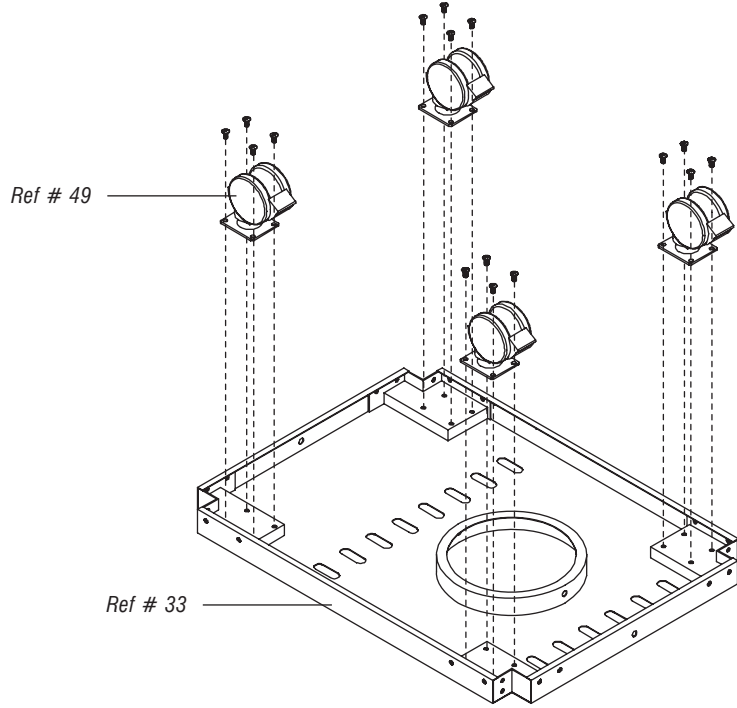

ASSEMBLY

1

Phillips-head screw 1/4" x 1/2"
Qty: 16