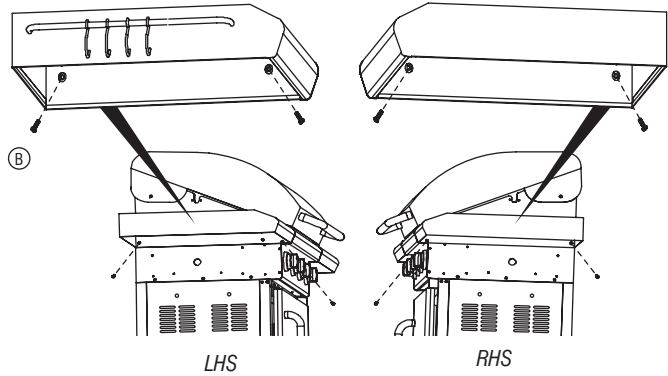

7

Tool holder to side shelf
Phillips-head screw
M5 x 8 mm
Qty: 2

Side shelves / side burner to barbecue head
Phillips-head screw
1/4" x 3/4"
Qty: 10

7