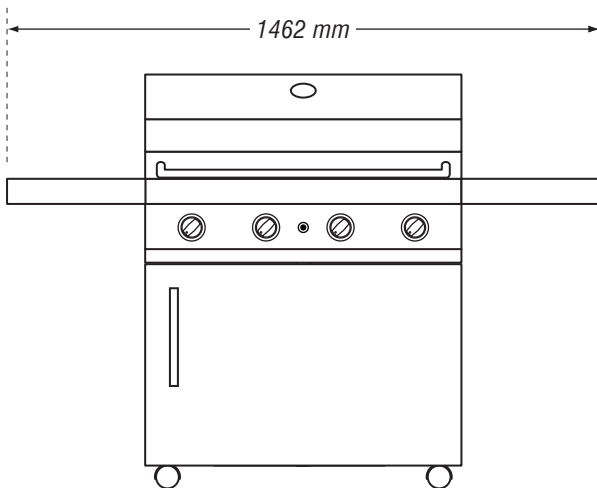

COOKING COMPONENT INSTALLATION

TEMPERATURE GAUGE

INJECTOR

Main

•Main	1.00 mm	- I 3+ (28-30/37)
		- I 3B/P (30)

INPUT

•Main	17.6 kW	- 1278 grams / h
-------	---------	------------------

WARNINGS INFORMATION

- **MINIMUM CLEARANCES FROM COMBUSTIBLE MATERIALS MUST BE:**
REAR - 450 mm
SIDES - 250 mm
TOP - 1000 mm

DIMENSIONS

COOKING WITH HOOD OPEN – 321C

COOKING WITH HOOD OPEN – 321X

COOKING WITH HOOD DOWN – 321X