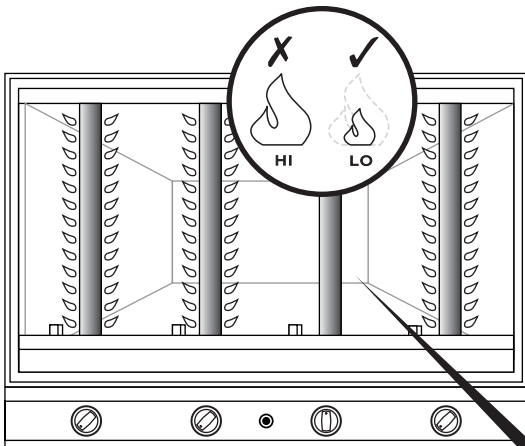

COOKING WITH HOOD DOWN – 321C