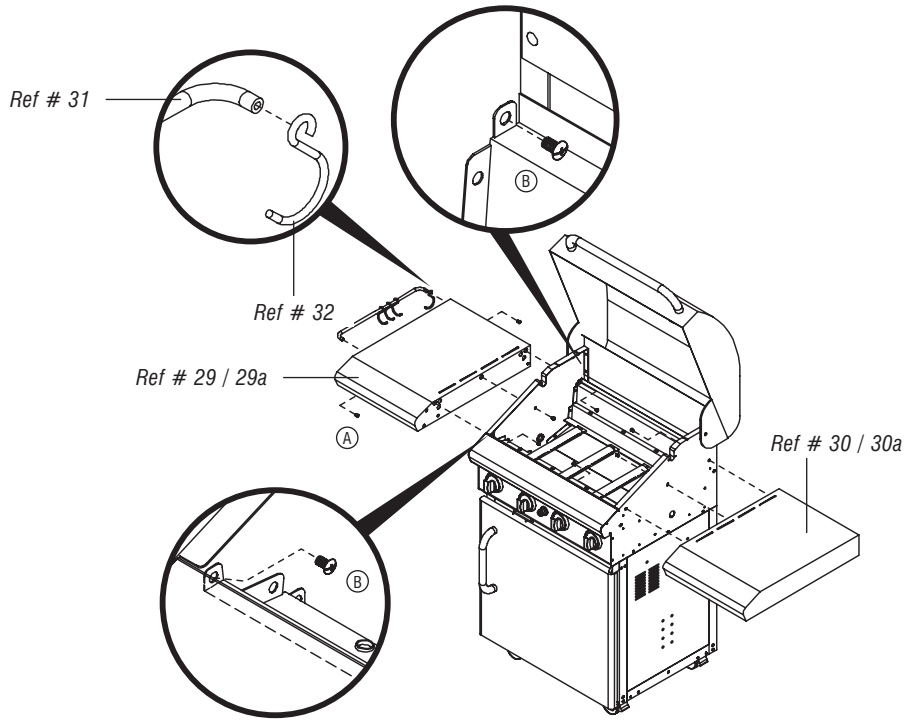

7

Tool holder to side shelf
Phillips-head screw
M5 x 8 mm
Qty: 2

Side shelves / side burner to barbecue head
Phillips-head screw
1/4" x 3/4"
Qty: 10

7