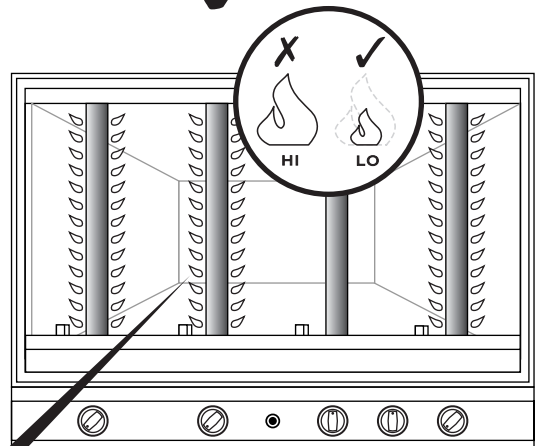

COOKING WITH HOOD DOWN – 321C